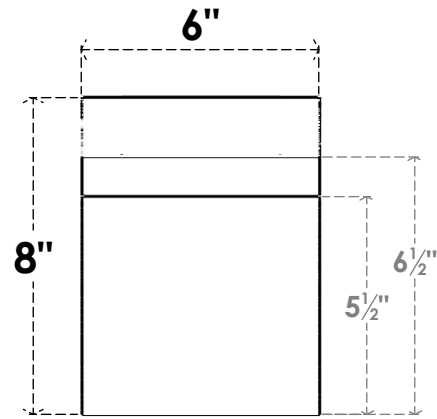

ITEM NUMBER: RFTURO06X08000X32000X008YOR00RCPR

6"W X 8"H X 32"L TIMBERTHANE ROUGH CEDAR YORKTOWN FAUX WOOD OPEN RAFTER TAIL, 8"L END, PRIMED TAN

SIDE PROFILE

FRONT PROFILE

ISOMETRIC

GENERATED DATE : 03/02/2023