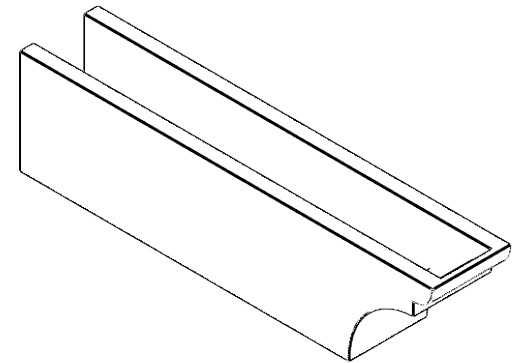

ITEM NUMBER: RFTURO06X08000X32000X008YOR00RCPR

6"W X 8"H X 32"L TIMBERTHANE ROUGH CEDAR YORKTOWN FAUX WOOD OPEN RAFTER TAIL, 8"L END, PRIMED TAN

SIDE PROFILE

FRONT PROFILE

ISOMETRIC

GENERATED DATE : 03/02/2023

EKENA MILLWORK
2300 WEST MAIN ST.
CLARKSVILLE, TX 75426
TOLL FREE: 866-607-0453
WWW.EKENAMILLWORK.COM

NOTES

1. INSTALLATION TO BE COMPLETED IN ACCORDANCE WITH MANUFACTURER'S SPECIFICATIONS.
2. DRAWING MAY NOT BE TO SCALE
3. THIS DRAWING IS INTENDED FOR DESIGN AND PLANNING PURPOSES ONLY.
4. ALL INFORMATION CONTAINED HEREIN WAS CURRENT AT THE TIME OF DEVELOPMENT BUT MUST BE REVIEWED AND APPROVED BY THE PRODUCT MANUFACTURER TO BE CONSIDERED ACCURATE.
5. TIMBERTHANE ARCHITECTURAL PRODUCTS ARE MADE FROM HIGH DENSITY URETHANE AND COME FACTORY PRIMED