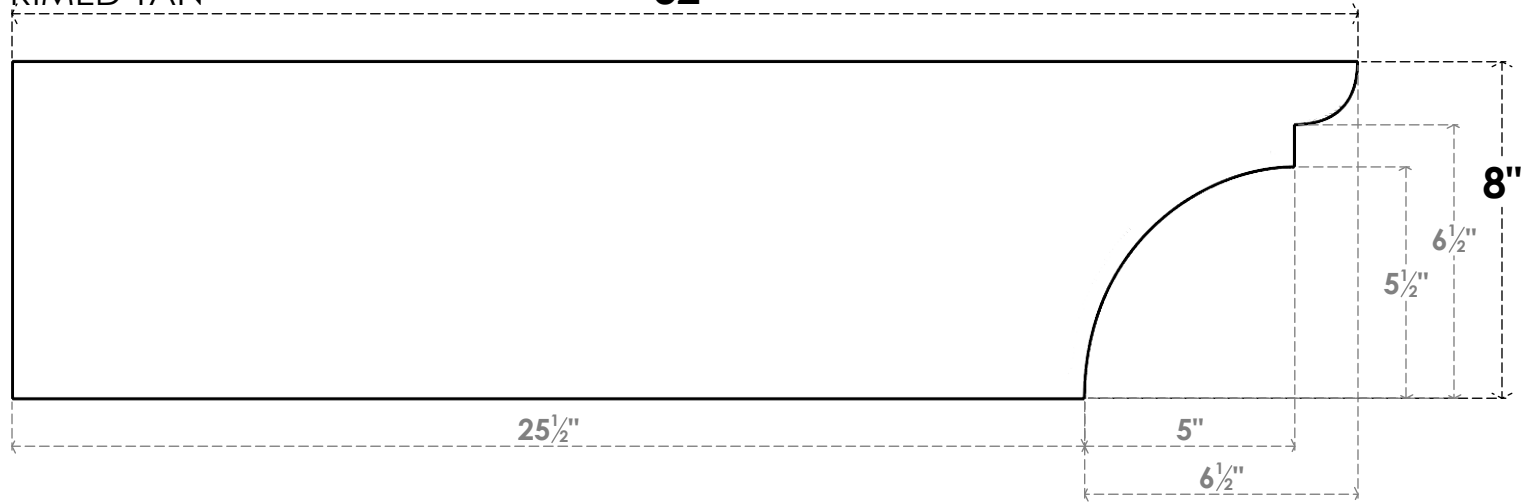

ITEM NUMBER: RFTURO06X08000X32000X008YOR00RCPR

6"W X 8"H X 32"L TIMBERTHANE ROUGH CEDAR YORKTOWN FAUX WOOD OPEN RAFTER TAIL, 8"L END, PRIMED TAN

SIDE PROFILE

FRONT PROFILE

ISOMETRIC

GENERATED DATE : 03/02/2023